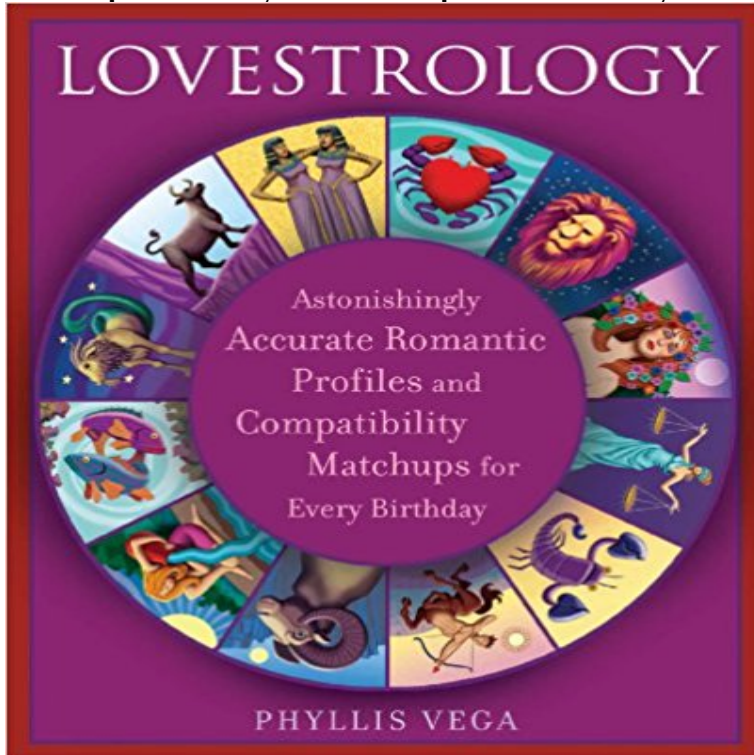

Lovestrolgy: Astonishingly Accurate Romantic Profiles and Compatibility Matchups for Every Birthday

Have you ever wondered how your date of birth affects your love life, the unique qualities that define you, and the passions that drive you? Or why everyone seems to be talking about Mars and Venus, and their influence on intimate relationships? In Lovestrolgy, the author draws on the predictive powers of astrology and the ancient art of numerology to create revealing romantic portraits that provide everything you need to know to enjoy great relationships. The book is divided into two sections. Part One: The 366 Birthdays of the Year gives a comprehensive individual romantic profile for each birth date. Part Two: Men and Women are from Mars and Venus delineates the drives and passions associated with each Mars sign, shows the ways in which you share love and affection via each Venus sign, and provides readings for each of the 144 possible Mars/Venus combinations. The sign connections between the planets of love and passion on your birthdays indicate the compatibility potential between you and your lover. Lovestrolgy manages to be unfailingly upbeat and positive without sugarcoating the challenges and difficulties symbolized by each of the 366 birthdays and 12 zodiacal signs. This provocative book sheds new light on your prospects for finding and maintaining a successful love relationship.