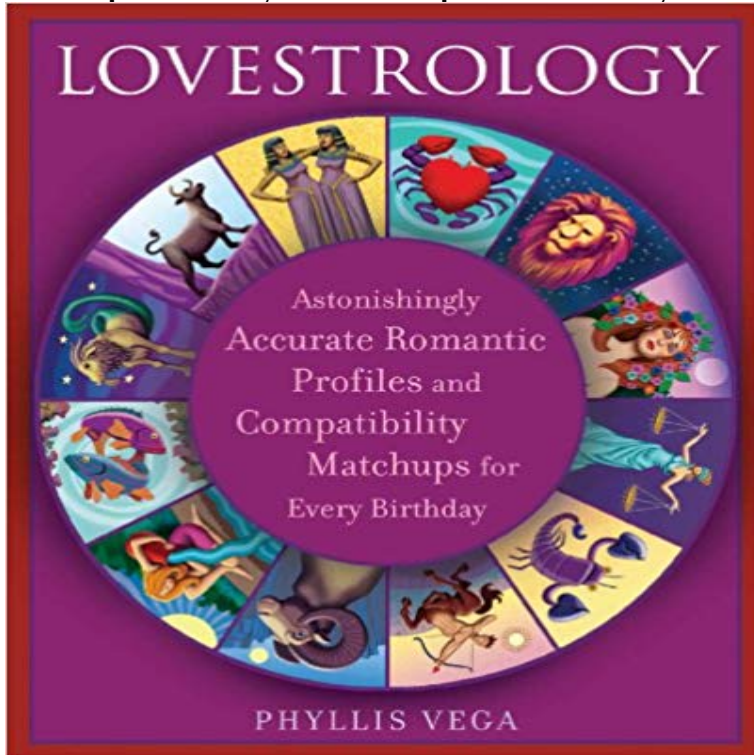

# Lovestrology: Astonishingly Accurate Romantic Profiles and Compatibility Matchups for Every Birthday

Have you ever wondered how your date of birth affects your love life, the unique qualities that define you, and the passions that drive you? Or why everyone seems to be talking about Mars and Venus, and their influence on intimate relationships? In Lovestrology, the author draws on the predictive powers of astrology and the ancient art of numerology to create revealing romantic portraits that provide everything you need to know to enjoy great relationships. The book is divided into two sections. Part One: The 366 Birthdays of the Year gives a comprehensive individual romantic profile for each birth date. Part Two: Men and Women are from Mars and Venus delineates the drives and passions associated with each Mars sign, shows the ways in which you share love and affection via each Venus sign, and provides readings for each of the 144 possible Mars/Venus combinations. The sign connections between the planets of love and passion on your birthdays indicate the compatibility potential between you and your lover. Lovestrology manages to be unfailingly upbeat and positive without sugarcoating the challenges and difficulties symbolized by each of the 366 birthdays and 12 zodiacal signs. This provocative book sheds new light on your prospects for finding and maintaining a successful love relationship.