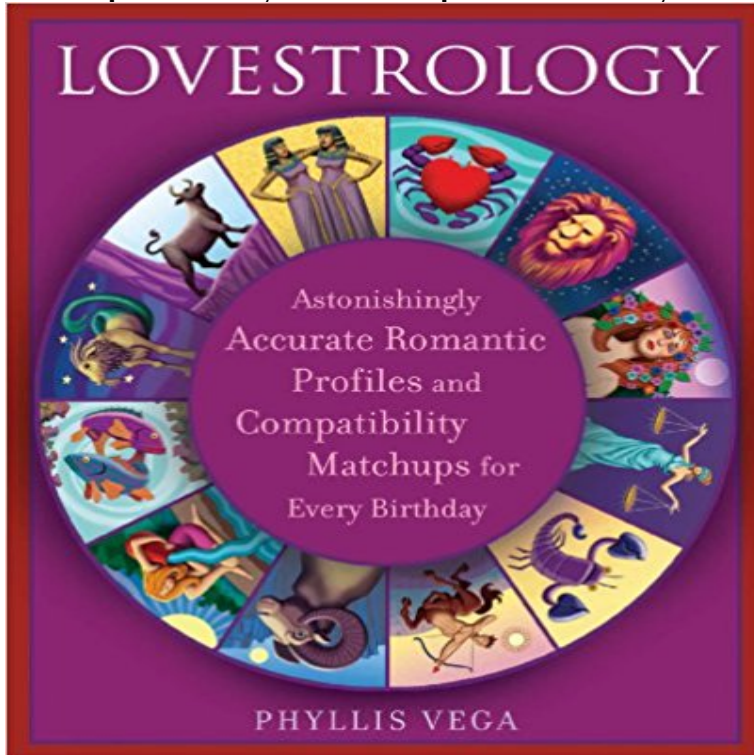

# Lovestrology: Astonishingly Accurate Romantic Profiles and Compatibility Matchups for Every Birthday

Have you ever wondered how your date of birth affects your love life, the unique qualities that define you, and the passions that drive you? Or why everyone seems to be talking about Mars and Venus, and their influence on intimate relationships? In Lovestrology, the author draws on the predictive powers of astrology and the ancient art of numerology to create revealing romantic portraits that provide everything you need to know to enjoy great relationships. The book is divided into two sections. Part One: The 366 Birthdays of the Year gives a comprehensive individual romantic profile for each birth date. Part Two: Men and Women are from Mars and Venus delineates the drives and passions associated with each Mars sign, shows the ways in which you share love and affection via each Venus sign, and provides readings for each of the 144 possible Mars/Venus combinations. The sign connections between the planets of love and passion on your birthdays indicate the compatibility potential between you and your lover. Lovestrology manages to be unfailingly upbeat and positive without sugarcoating the challenges and difficulties symbolized by each of the 366 birthdays and 12 zodiacal signs. This provocative book sheds new light on your prospects for finding and maintaining a successful love relationship.